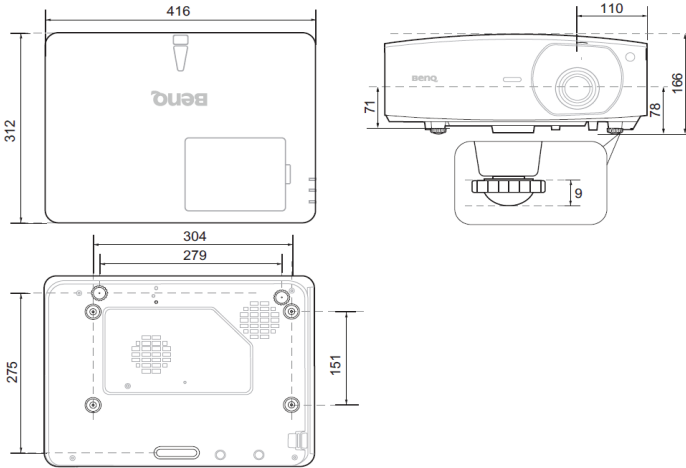

* The Contrast is measure by Full On Full Off standard.

** LightSource life results will vary depending on environmental conditions and usage. Actual product's features and specifications are subject to change without notice.

Dimensions

Ceiling/Wall mount installation

BenQ ceiling mount CMG3 (5J,JAM10.001)
Ceiling mount screw: M4
(Max. L = 25 mm; Min. L = 20 mm)

Unit: mm

Installation

Screen size				Distance from screen (mm)			
Diagonal		W(mm)	H(mm)	Min distance (max. zoom)	Average	Max distance (min. zoom)	Offset (mm)
Inch	mm						
30	762	646	404	730	837	943	0
50	1270	1077	673	1217	1395	1572	0
60	1524	1292	808	1460	1674	1887	0
70	1778	1508	942	1704	1953	2201	0
80	2032	1723	1077	1947	2231	2516	0
90	2286	1939	1212	2191	2510	2830	0
100	2540	2154	1346	2434	2789	3145	0
110	2794	2369	1481	2677	3068	3459	0
120	3048	2585	1615	2921	3347	3774	0
130	3302	2800	1750	3164	3626	4088	0
140	3556	3015	1885	3407	3905	4403	0
150	3810	3231	2019	3651	4184	4717	0
200	5080	4308	2692	4868	5579	6289	0
250	6350	5385	3365	6085	6973	7862	0
300	7620	6462	4039	7302	8368	9434	0

*To optimize your projection quality, we suggest to do the projection within non-gray area.

Input and Output Terminals

	Qty.	
1	HDMI (1.4a)	2
2	PC (D-sub 15pin)	1
3	Monitor out (D-sub 15pin, Female)	1
4	Audio in (mini jack)	1
5	Audio out (mini jack)	1
6	RS232 In (D-sub 9pin, male)	1
7	LAN Port (RJ45 for Network)	1