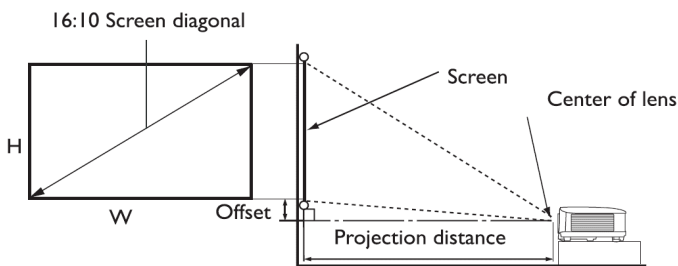

* The Contrast is measure by Full On Full Off standard.

** LightSource life results will vary depending on environmental conditions and usage. Actual product's features and specifications are subject to change without notice.

Dimensions

Ceiling/Wall mount installation

BenQ ceiling mount CMG3 (5J,JAM10.001)
Ceiling mount screw: M4
(Max. L = 25 mm; Min. L = 20 mm)

Unit: mm

Installation

Screen size				Distance from screen (mm)			
Diagonal		W(mm)	H(mm)	Min distance (max. zoom)	Average	Max distance (min. zoom)	Offset (mm)
Inch	mm						
30	762	646	404	730	837	943	0
50	1270	1077	673	1217	1395	1572	0
60	1524	1292	808	1460	1674	1887	0
70	1778	1508	942	1704	1953	2201	0
80	2032	1723	1077	1947	2231	2516	0
90	2286	1939	1212	2191	2510	2830	0
100	2540	2154	1346	2434	2789	3145	0
110	2794	2369	1481	2677	3068	3459	0
120	3048	2585	1615	2921	3347	3774	0
130	3302	2800	1750	3164	3626	4088	0
140	3556	3015	1885	3407	3905	4403	0
150	3810	3231	2019	3651	4184	4717	0
200	5080	4308	2692	4868	5579	6289	0
250	6350	5385	3365	6085	6973	7862	0
300	7620	6462	4039	7302	8368	9434	0

*To optimize your projection quality, we suggest to do the projection within non-gray area.

Input and Output Terminals

	Qty.	
1	HDMI (1.4a)	2
2	PC (D-sub 15pin)	1
3	Monitor out (D-sub 15pin, Female)	1
4	Audio in (mini jack)	1
5	Audio out (mini jack)	1
6	RS232 In (D-sub 9pin, male)	1
7	LAN Port (RJ45 for Network)	1