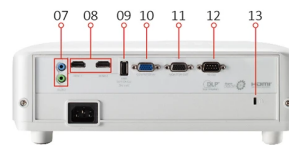

## Product Description

The ViewSonic CPB701HD is a high brightness 3,700 ANSI lumens projector featuring a Full HD 1080p resolution that offers impressive visual performance in a brightly lit living room or meeting room. The projector adopts the latest lamp design to extend lamp life up to 20,000 hours under SuperEco+ mode, effectively reducing lamp replacement and maintenance costs. A digital lens shift allows users to make adjustments by remote control, and it's also compatible with the vColorTuner function for colour profile exchange and adjustments. The dual HDMI inputs and USB power supply allow users to connect to a multitude of multimedia devices for gaming, movies, or a wireless dongle for wireless presentation.

1. Keypad
2. LED indicator
3. Power Key
4. Zoom/Focus
5. Front IR
6. Projection Lens
7. Audio in/out

8. Dual HDMI
9. USB Type A
10. Computer in
11. Monitor out
12. RS232
13. Kensington® Lock Slot